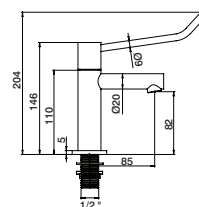

Misturadora lavatório

Basin mixer
Mezclador lavabo
Mitigeur lavabo

GVT5903 74,40 €