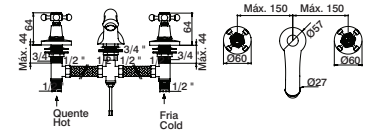

Misturadora lavatório 3 furos

3 hole basin mixer
Mezclador lavabo 3 agujeros
Mélangeur lavabo 3 trous

GLT1004A	VDA	171,30 €
GLT1004ADR	VDA	229,00 €
GLT1004ABC	VDA	218,30 €
GLT1004ALE	VDA	210,10 €