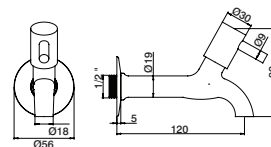

Torneira serviço mural

Wall tap
Grifo mural
Robinet murale

GCT7026 29,00 €