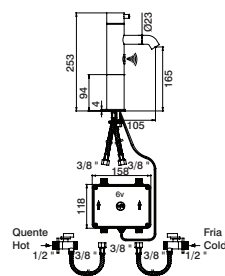

EN 15091

GOT0358 GOT0514L5 5 l/m GOT0514L2 1,9 l/m