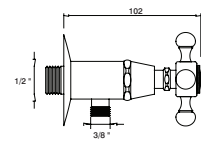

Torneira esquadria

Angle tap
Grifo escuadro
Robinet e'querre

GLT1031	1/2"x1/2"	25,20 €
GLT1031DR	39,90 €	
GLT1031BC	34,60 €	
GLT1031LE	38,60 €	

monomix

o tradicional também merece destaque
the traditional also merits mention