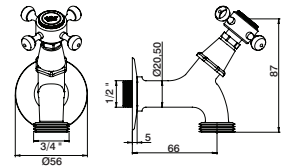

Torneira serviço mural

Wall tap
Grifo mural
Robinet murale

GLT1025	1/2"x3/4"	29,60 €
GLT1025DR	48,90 €	
GLT1025BC	41,70 €	
GLT1025LE	46,80 €