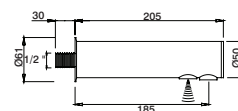

Torneira lavatório encastrar monobloco

Concealed basin tap
Grifo lavabo empotrar
Robinet lavabo encastrer

GEE8011N	5 l/m	6v	254,40 €
GEE8011NTR	5 l/m	220v	286,30 €
GEE8011NL2	1,9 l/m	6v	257,60 €
GEE8011NTRL2	1,9 l/m	220v	289,50 €

EN 15091

Torneira lavatório mural compacta

Compact wall basin tap
Grifo lavabo mural compacta
Robinet lavabo mur compact

GEE8010N	5 l/m	6v	228,30 €
GEE8010NL2	1,9 l/m	6v	231,50 €

EN 15091

Aumento 5 cm p/ GEE8010N

5 cm extension f/ GEE8010N
Alargadera 5 cm p/ GEE8010N
Extension 5 cm p/ GEE8010N

GEE8091	35,00 €

Kit torneira lavatório painel

Panel basin tap set
Kit grifo lavabo panel
Kit robinet lavabo panneau

GEE8068N	6v	146,90 €
GEE8068NTR	220v	172,40 €

EN 15091