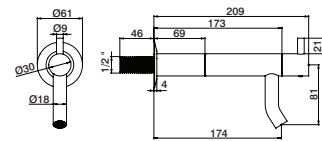

Torneira serviço mural longa

Long wall tap

Grifo mural largo

Robinet murale longue

GCT0326L		58,80 €
GCT0326LPR		85,60 €
GCT0326LDR		87,20 €
GCT0326LNE		67,60 €
GCT0326LOE		91,70 €