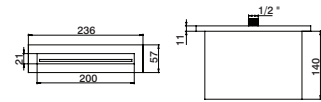

Chuveiro cascata mural

Wall waterfall
Cascada Mural
Cascade murale

H0I0152 56x26cm 314,90 €