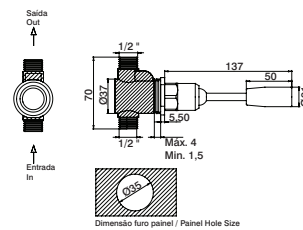

Torneira lavatório painel alavanca

Lever panel basin tap
Grifo panel palanca
Robinet à panneau levier

GKT0028N 45,80 €