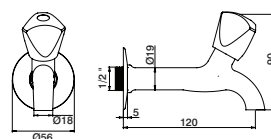

Torneira serviço mural

Wall tap
Grifo mural
Robinet murale

GLT0522 1/2" 17,10 €

GO.T0047