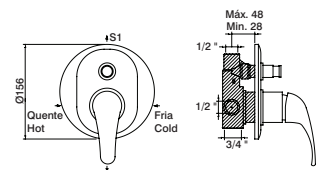

Misturadora banho - duche encastrar

Concealed bath - shower mixer
Monomando baño - ducha empotrar
Mitigeur bain - douche encastrer

GTT1019 S2 → (2 Saídas) 82,90 €

Misturadora banheira

Bath mixer
Monomando bañera
Mitigeur baignoire

GTT1001 63,90 €