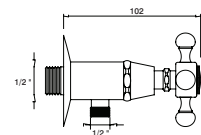

Torneira esquadria

Angle tap
Grifo escuadro
Robinet e'querre

GLT1031	1/2"x1/2"	25,20 €
GLT1031DR	39,90 €	
GLT1031BC	34,60 €	
GLT1031LE	38,60 €	

monomix

o tradicional também merece destaque
the traditional also merits mention