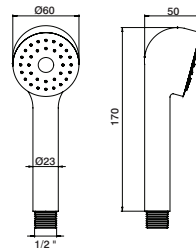

Chuveiro mão GOLF

Hand shower GOLF
Mango ducha GOLF
Douchette GOLF

GHT0002	Ø6cm	3,50 €