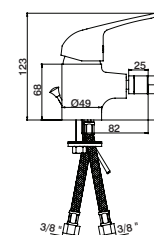

Misturadora duche

Shower mixer
Monomando ducha
Mitigeur douche

GTT1002		52,30 €