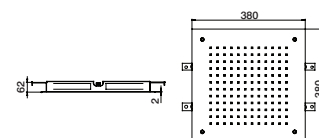

Chuveiro encastrar - anti-gota PREMIUM
Ceiling installation shower head - anti-drips PREMIUM
Rociador empotrar techo - anti-goteo PREMIUM
Tête douche montage plafon - anti-gouttes PREMIUM

HOI0040	38x38cm	639,90 €

12 l/m