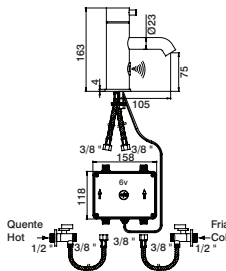

Misturadora lavatório

Basin mixer
Mezclador lavabo
Mélangeur lavabo

GEE8021N	5 l/m | 6v	254.40 €
GEE8021NTR	5 l/m | 220v	279.90 €
GEE8021NL2	1,9 l/m | 6v	257.60 €
GEE8021NTRL2	1,9 l/m | 220v	283.10 €