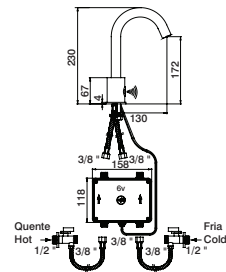

Misturadora lavatório bica tubo

Basin mixer
Mezclador lavabo
Mélangeur lavabo

GEE8022N	5 l/m | 6v	251.20 €
GEE8022NTR	5 l/m | 220v	276.70 €
GEE8022NL2	1,9 l/m | 6v	254.40 €
GEE8022NTRL2	1,9 l/m | 220v	279.90 €

EN 15091