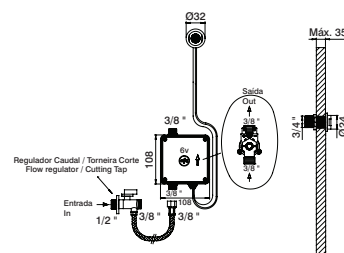

Kit torneira lavatório painel

Panel basin tap set
Kit grifo lavabo panel
Kit robinet lavabo panneau

GEE8068N	6v	146,90 €
GEE8068NTR	220v	172,40 €