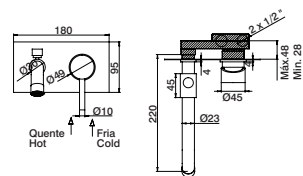

GCT7918A 166,40 €

Torneira serviço mural

Wall tap
Grifo mural
Robinet murale

GCT7026 29,00 €

Torneira serviço mural longa

Long wall tap
Grifo mural largo
Robinet murale longue

GCT7026L 43,20 €

Torneira serviço mural