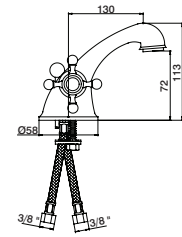

Misturadora lavatório

Basin mixer
Mezclador lavabo
Mélangeur lavabo

GLT1003		80,30 €
GLT1004	VDA	95,80 €
GLT1004DR	VDA	145,70 €
GLT1004BC	VDA	126,60 €
GLT1004LE	VDA	135,00 €