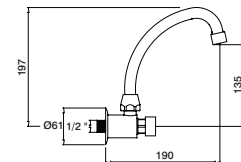

Torneira parede bica alta

High spout wall tap
Grifo mural caño superior
Robinet mural bec haut

GKT0025 45,20 €

Torneira lavatório painel

Panel basin tap
Grifo panel
Robinet à panneau

GKT0026N 32,60 €
GKT0026NTR 37,70 €