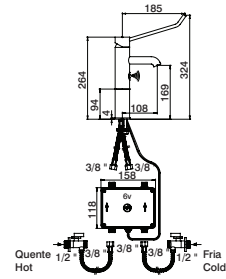

Misturadora lavatório hospitalar alta

High medical basin mixer
Mezclador médica lavabo alta
Mélangeur hôpitalaux lavabo haute

GEE5906N	5 l/m | 6v	286.40 €
GEE5906NTR	5 l/m | 220v	311.90 €

EN 15091