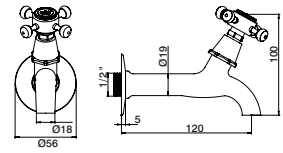

Torneira serviço mural

Wall tap
Grifo mural
Robinet murale

GLT1022	30,90 €
GLT1022DR	50,20 €
GLT1022BC	43,00 €
GLT1022LE	48,10 €