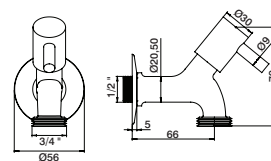

Torneira serviço mural

Wall tap
Grifo mural
Robinet murale

GCT7027 25,80 €