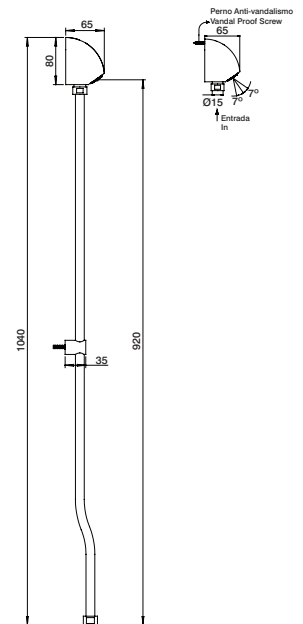

Coluna duche "S"
Shower column "S"
Columna ducha "S"
Colonne douche "S"

GKT0912N	75,90 €