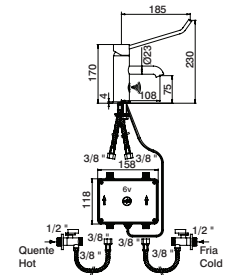

Misturadora lavatório hospitalar baixa

Medical basin mixer
Mezclador médica lavabo
Mélangeur hôpitalaux lavabo

GEE5903N	5 l/m | 6v	270.30 €
GEE5903NTR	5 l/m | 220v	295.80 €

EN 15091