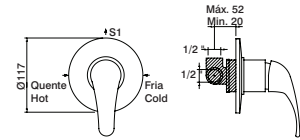

Misturadora duche encastrar

Concealed shower mixer
Monomando ducha empotrar
Mitigeur douche encastrer

GTT1009 41,90 €