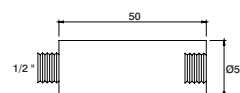

5 cm extension f/ GEE8010N
Alargadera 5 cm p/ GEE8010N
Extension 5 cm p/ GEE8010N

GEE8091	35,00 €
---------	---------

Kit torneira lavatório painel

Panel basin tap set
Kit grifo lavabo panel
Kit robinet lavabo panneau