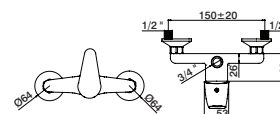

Misturadora duche saída superior p/ coluna

Shower mixer four column
Monomando ducha p/ columna
Mitigeur douche à colonne

GTT1002SS		45,00 €