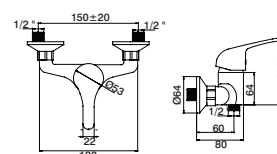

Misturadora lavatório

Basin mixer
Monomando lavabo
Mitigeur lavabo

GTT1003		37,20 €
GTT1004	VDA	41,40 €

Misturadora bidé

Bidet mixer
Monomando bide
Mitigeur bidet

GTT1007		37,90 €
GTT1008	VDA	42,10 €

Misturadora duche

Shower mixer
Monomando ducha
Mitigeur douche

GTT1002		52,30 €

Misturadora duche saída superior p/ coluna

Shower mixer four column
Monomando ducha p/ columna
Mitigeur douche à colonne

GTT1002SS		45,00 €