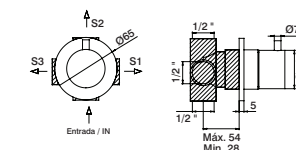

Inversor - 3 saídas

Diverter

Derivador

Inverseur

GCT0353	S3 → (3 Saídas)	62,50 €
GCT0353PR		87,40 €
GCT0353DR		93,10 €
GCT0353NE		75,90 €
GCT0353OE		100,80 €