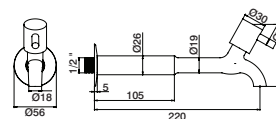

GCT7918A 166,40 €

Torneira serviço mural

Wall tap
Grifo mural
Robinet murale

GCT7026 29,00 €

Torneira serviço mural longa

Long wall tap
Grifo mural largo
Robinet murale longue

GCT7026L 43,20 €

Torneira serviço mural